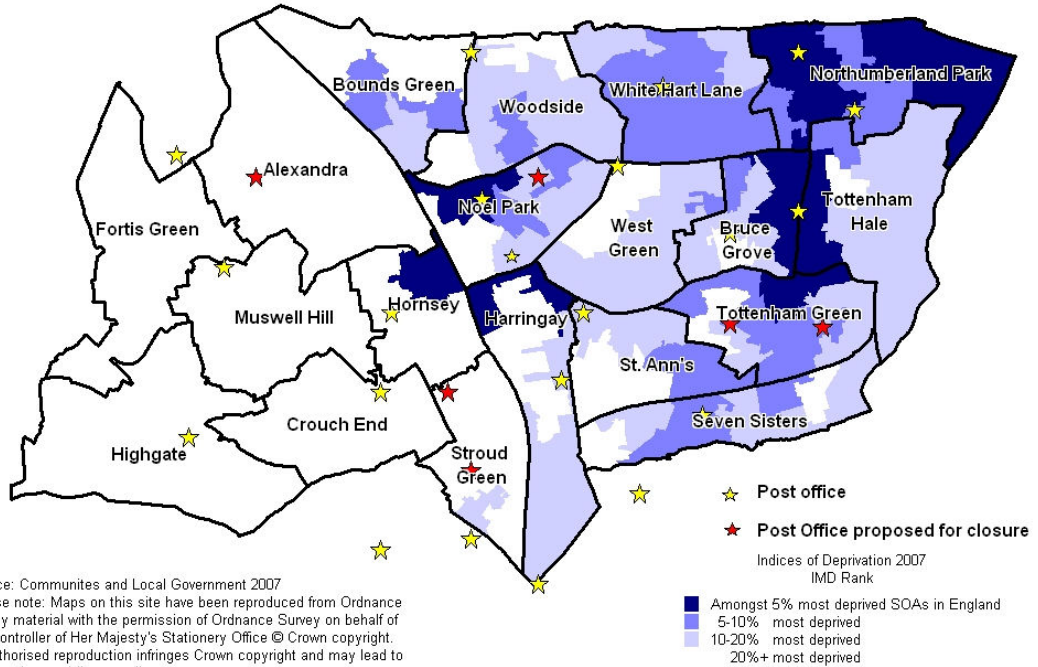

## Appendix D – Proposed Post Office closures in Haringey with Indices of Deprivation.

Indices of Deprivation 2007 and Haringey Post Offices  
 Rank of IMD  
 Haringey SOAs

Source: Communities and Local Government 2007  
 Please note: Maps on this site have been reproduced from Ordnance Survey material with the permission of Ordnance Survey on behalf of the Controller of Her Majesty's Stationery Office © Crown copyright. Unauthorised reproduction infringes Crown copyright and may lead to prosecution or civil proceedings.  
 London Borough of Haringey 100019199 2008